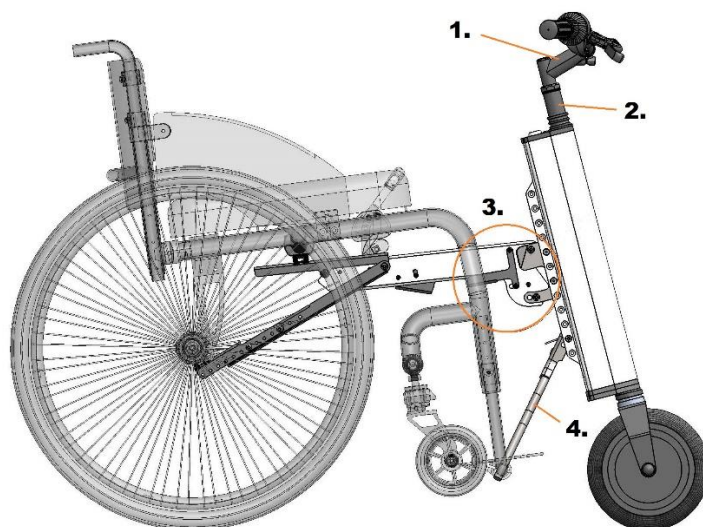

■ companion ■

Companion power add-on on PEDIATRIC manual wheelchairs

COMPATIBLE WITH

Pediatric Manual Wheelchairs

The Companion is compatible with most pediatric manual wheelchairs with camber tube and crossbar diameters between 19mm (0.75") and 50.8mm (2").

ADJUSTABILITY

The Companion has multiple adjustability options to accommodate for your chair specs. The Companion adjustments can be modified at a later date should the chair change.

Yes, the Companion can grow with your child!